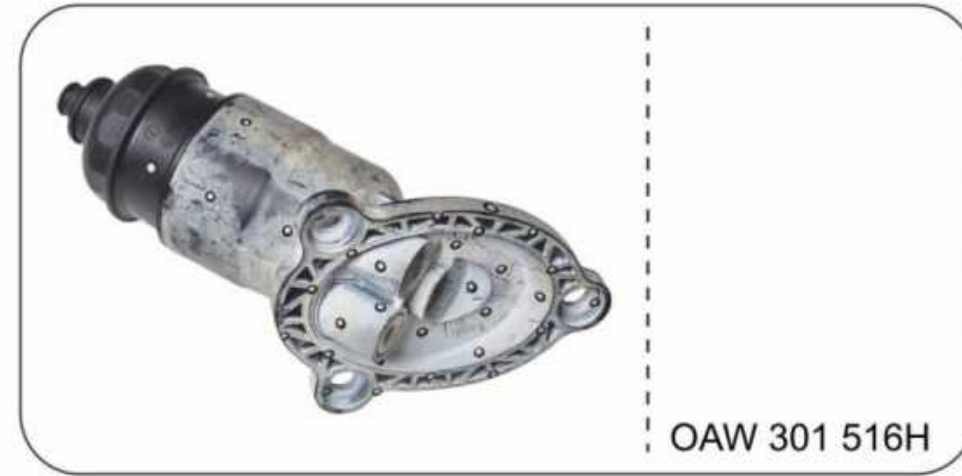

Website: www.elecduraparts.com

APPLICATION AUDI / VW

APPLICATION AUDI / VW

APPLICATION AUDI / VW

03P115389A

OAW 301 516H

OBH317019C

4G0317021Y/AL