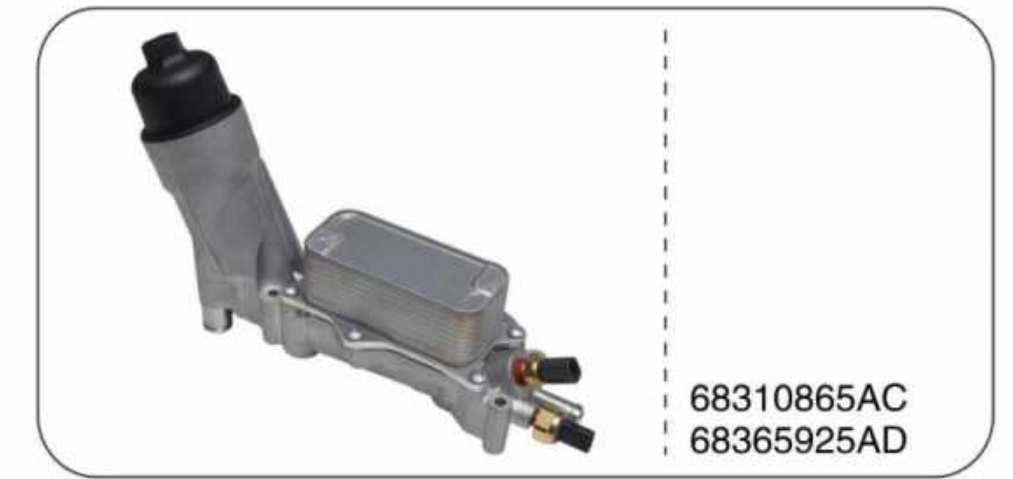

APPLICATION FORD / VOLVO / MAZDA

APPLICATION FORD / VOLVO / MAZDA