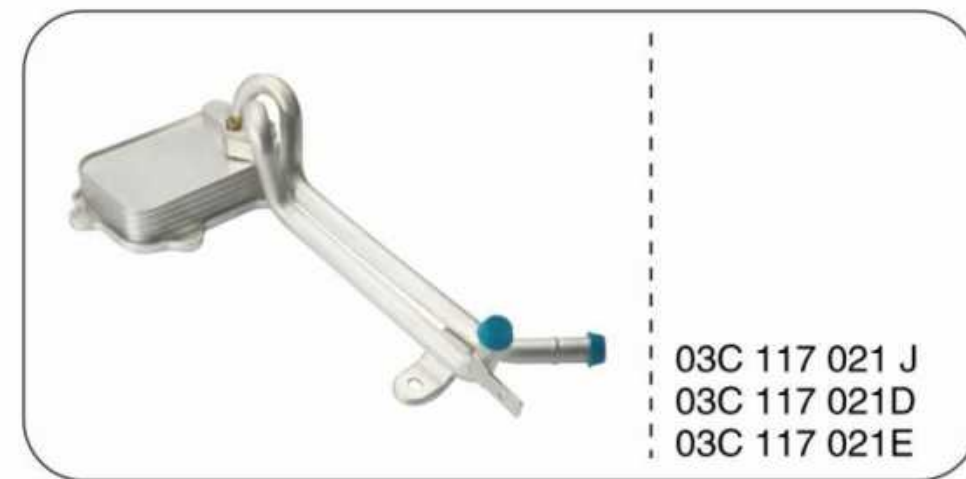

APPLICATION AUDI / VW

APPLICATION AUDI / VW